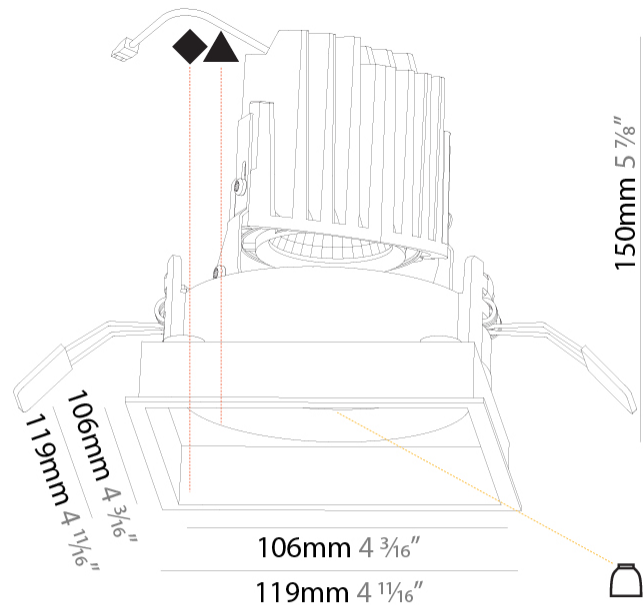

#### PHYSICAL

Shape: Square
Length (mm): 119
Length (in): 4 11/16
Width (mm): 119
Width (in): 4 11/16
Depth (mm): 150
Depth (in): 5 7/8
Ceiling Thickness (mm): 10 / 12.5 / 15
Ceiling Thickness (in): 3/8 or 1/2 or 9/16
Min. Recessing Depth (mm): 170
Min. Recessing Depth (in): 6 11/16
Light Distribution: Downlight
Weight (kg): 0.626
Weight (lbs): 1.38
Fixture Finish: SSR / BKV / CWI / CRY / HAB / UFT / ITA / RUA / FTG / MYG / LOD / PUS / FRO / FUP / KIA / POP / BLS / SPG / MEY / GOH / GUM / CHC / COM / ABZ / JAG / OBR / MOS / ROR
Fixture Material: Aluminum Die Cast
Cut-out Measurements: 114mm / 4 1/2" x 114mm / 4 1/2"

#### LED

Number of LEDs: 1
Color Temperature (°K): 2700 / 3000 / 3500 / 4000
Max. Delivered Lumen (lm): 940 / 980 / 1029 / 1050
Nominal Lumen (lm): 1386 / 1438 / 1511 / 1542
CRI: >90 CRI

#### RATINGS AND CERTIFICATIONS

Certified By: Certified for North American Standards
IP rating: IP20

114 x 114mm  
4 1/2" x 4 1/2"

170mm  
6 1/4"

10 | 15mm  
3/8" | 9/16"

#### PHYSICAL

Shape: Square
Length (mm): 119
Length (in): 4 11/16
Width (mm): 119
Width (in): 4 11/16
Depth (mm): 150
Depth (in): 5 7/8
Ceiling Thickness (mm): 10 / 12.5 / 15
Ceiling Thickness (in): 3/8 or 1/2 or 9/16
Min. Recessing Depth (mm): 170
Min. Recessing Depth (in): 6 11/16
Light Distribution: Downlight
Weight (kg): 0.69
Weight (lbs): 1.5
Fixture Finish: SSR / BKV / CWI / CRY / HAB / UFT / ITA / RUA / FTG / MYG / LOD / PUS / FRO / FUP / KIA / POP / BLS / SPG / MEY / GOH / GUM / CHC / COM / ABZ / JAG / OBR / MOS / ROR
Fixture Material: Aluminum Die Cast
Cut-out Measurements: 114mm / 4 1/2" x 114mm / 4 1/2"